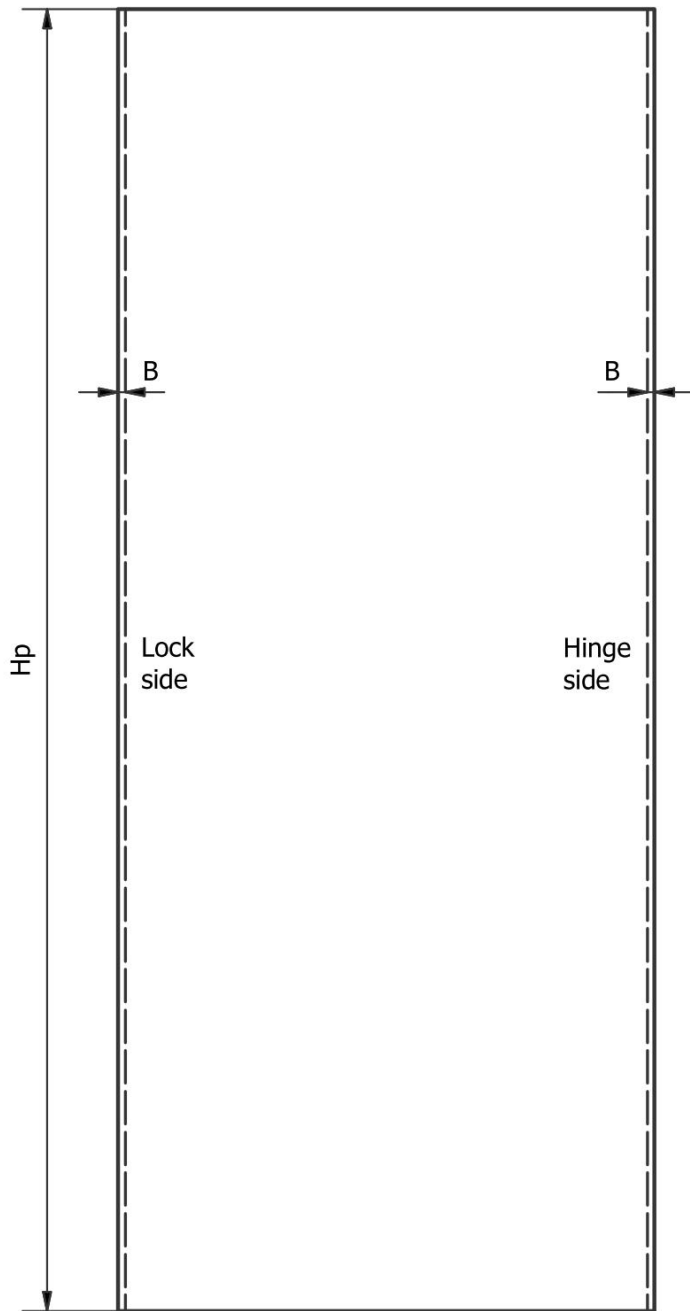

Xinnix® Door Type C EU Right

	Tp mm	A mm	B mm	Pull	Push	Ceiling High
X40-T	40	7	11	x	x	-
X45-T	44-45	7	11	x	x	-
X1-C	50	12	13	x	-	x
X240-C	50	12	13	x	x	x
X245-C	55	12	13	x	x	x
X250-C	60	12	13	x	x	x